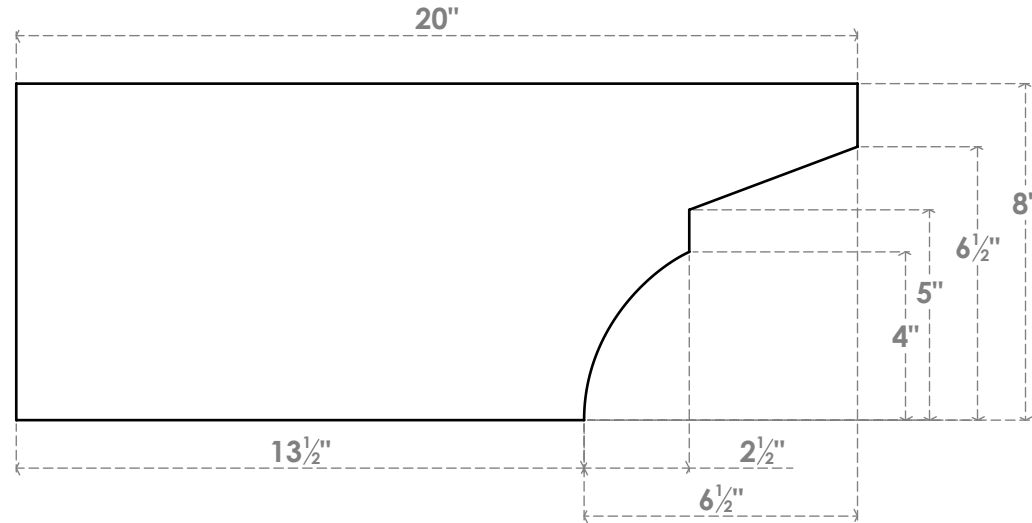

RFTP04X08X20MON

4"W X 8"H X 20"L MONTEREY ARCHITECTURAL GRADE PVC RAFTER TAIL

SIDE PROFILE

ISOMETRIC

FRONT PROFILE

EKENA MILLWORK
 2300 WEST MAIN ST.
 CLARKSVILLE, TX 75426
 TOLL FREE: 866-607-0453
 WWW.EKENAMILLWORK.COM