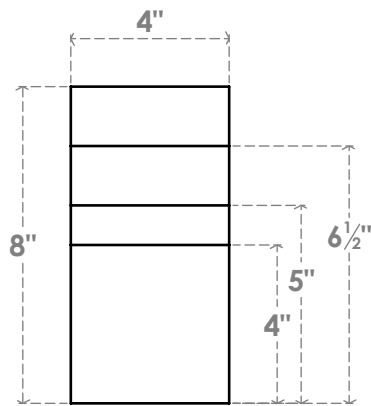

RFTP04X08X20MON

4"W X 8"H X 20"L MONTEREY ARCHITECTURAL GRADE PVC RAFTER TAIL

SIDE PROFILE

ISOMETRIC

FRONT PROFILE

EKENA MILLWORK
 2300 WEST MAIN ST.
 CLARKSVILLE, TX 75426
 TOLL FREE: 866-607-0453
 WWW.EKENAMILLWORK.COM

NOTES

1. INSTALLATION TO BE COMPLETED IN ACCORDANCE WITH MANUFACTURER'S SPECIFICATIONS.
2. DRAWING MAY NOT BE TO SCALE
3. THIS DRAWING IS INTENDED FOR DESIGN AND PLANNING PURPOSES ONLY.
4. ALL INFORMATION CONTAINED HEREIN WAS CURRENT AT THE TIME OF DEVELOPMENT BUT MUST BE REVIEWED AND APPROVED BY THE PRODUCT MANUFACTURER TO BE CONSIDERED ACCURATE.
5. ARCHITECTURAL GRADE PVC PRODUCTS ARE MADE FROM EXPANDED CELLULAR PVC AND COME NATURALLY WHITE BUT MAY BE PAINTED